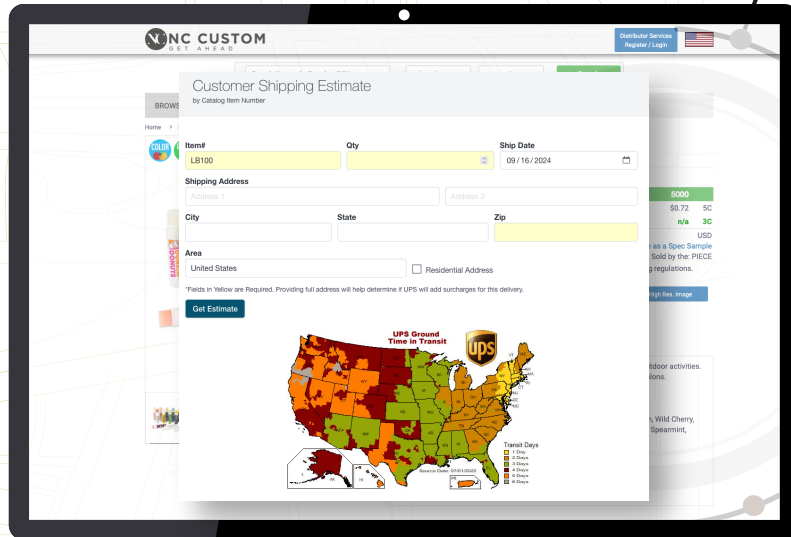

Simplify Shipping with NC Custom's Freight Estimator Tool

At NC Custom, we are always looking for ways to enhance your experience and ease of doing business. We are excited to introduce you to our Freight Estimator Tool, designed to provide you with a frictionless and timely freight quote to your customer.

This handy tool is available on every product via the Estimate Shipping button located above the product description. Input your quantity and shipping destination, and you will be provided with an instantaneous estimate of your shipping fees, tailored to your order destination.