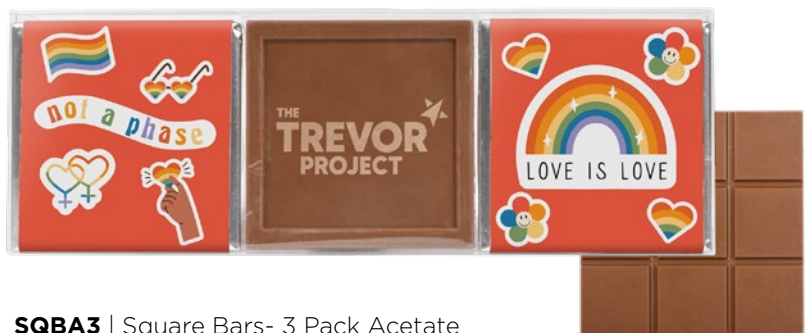

Etched Chocolate

Available for Print on Demand

SQBA3 | Square Bars- 3 Pack Acetate
AS LOW AS $2.98(c)

THE HOME OF
CHOCOLATE INN
LANCO
ACE USA

www.nccustom.com

NC CUSTOM
GET A · H · E · A · D

APPAREL · HEALTH & BEAUTY · EDIBLES · ACCESSORIES · DRINKWARE