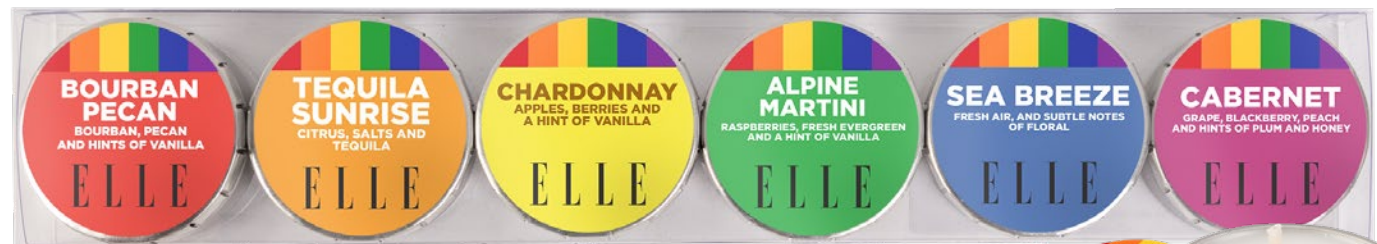

**TCK-RB-A358** | Pride Rainbow Die Cut Nested Candy Box  
**AS LOW AS \$7.37(c)**

Contains:

- Cherry Bites
- Orange Bestie Bears
- Silly Bananas
- Green Apple Rings
- Blue Razz Puffy Puffs
- Grape Frooties

**TRB-RB-A360** | Pride Square Candy Tower  
**AS LOW AS \$23.63(c)**

Contains:

- Cherry Bites
- Orange Bestie Bears
- Silly Bananas
- Green Apple Bestie Bears
- Blue Razz Puffy Puffs
- Grape Frooties

404-6PK-A382 | Pride Mint Tin Gift Set  
**AS LOW AS \$18.55(c)**

# PRIDE SETS

5WB-A383 | Pride 5 Pack Chocolate Bar Set  
**AS LOW AS \$18.03(c)**

3WB | Three Wrapper Bar Gift Box  
**AS LOW AS \$15.41(c)**

Visit our website for  
 our complete line of  
*Stock Pride Designs!*  
**- Mix & Match -**