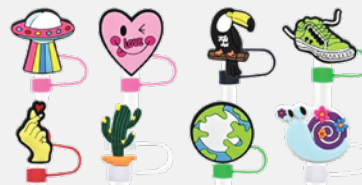

DRINKWARE ACCESSORIES

Create
a custom shape or logo