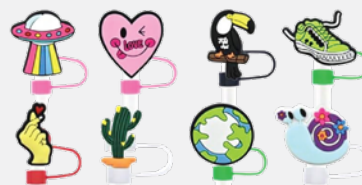

LBG159 | ACE Shopper Tote

AS LOW AS \$12.99(c)

Color Options: Black, Natural

BGN500 | Can Cooler

AS LOW AS \$0.95(c)

Color Options: Black, Blue, Green, Grey, Orange, Purple, Red, White, Yellow

DRINKWARE

DRK215 | 40 oz. Insulated Travel Mug
AS LOW AS \$12.33(c)

Color Options: Black, Grey, Navy, Red, Royal, White

DRK265 | 34 oz. Vacuum Water Bottle
AS LOW AS \$19.44(c)
Color Options: Black, White

DRINKWARE ACCESSORIES

Create

a custom shape or logo

*Straw Toppers are custom. Toppers shown are for inspiration and not available for order.