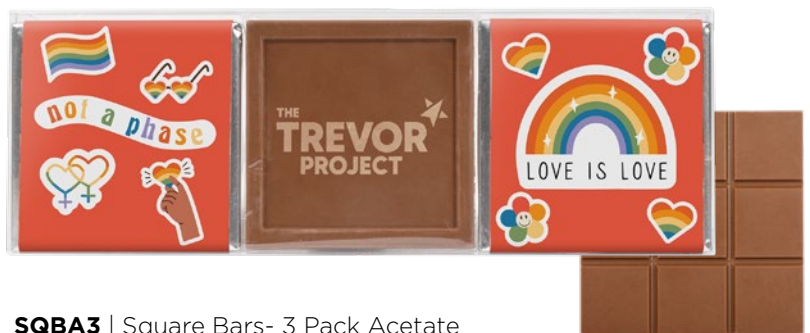

CHOCOLATE

MCR-1004 | Beary Good- Gummy
Bear Mini Charcuterie
AS LOW AS \$16.97(c)

NEW ITEMS

Etched Chocolate

Available for Print on Demand

SQBA3 | Square Bars- 3 Pack Acetate
AS LOW AS \$2.98(c)

Sweets & Snacks