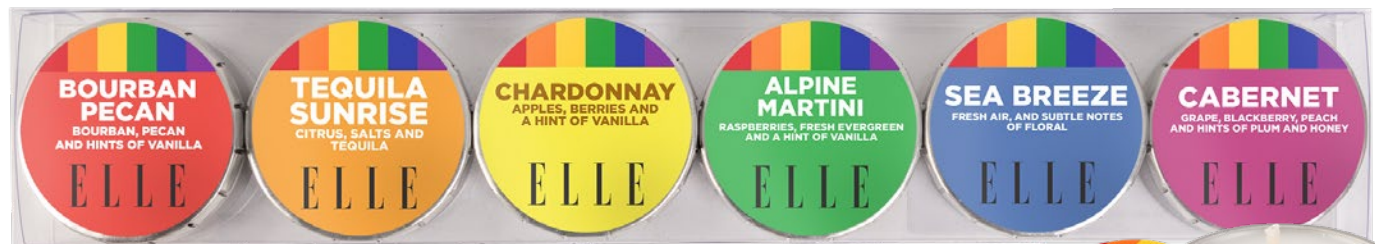

PRIDE SETS

5WB-A383 | Pride 5 Pack Chocolate Bar Set
AS LOW AS $26.50(c)

3WB | Three Wrapper Bar Gift Box
AS LOW AS $22.65(c)

Visit our website for
our complete line of
Stock Pride Designs!
- Mix & Match -

CW116-A384 | Pride Cocktail Themed Candle Gift Set
AS LOW AS $32.72(c)

Additional Scents Available!
visit nccustom.com for more details!!