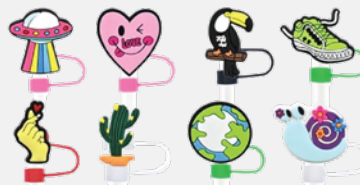

LBG159 | ACE Shopper Tote

AS LOW AS \$18.19^(c)

Color Options: Black, Natural

DRINKWARE

LMS329 | ACE Ombre Double Entry
Stainless Steel Water Bottle

AS LOW AS \$20.76(c)

Color Options: Aegean Blue, Dusty Rose, Glacier Grey, Martini Olive

LMS302 | ACE USA 32 OZ
Double Wall Sport Bottle

AS LOW AS \$26.95(c)

Color Options: Black, Midnight, Ranger

DRINKWARE ACCESSORIES

Create

a custom shape or logo

*Straw Toppers are custom. Toppers shown are for inspiration and not available for order.