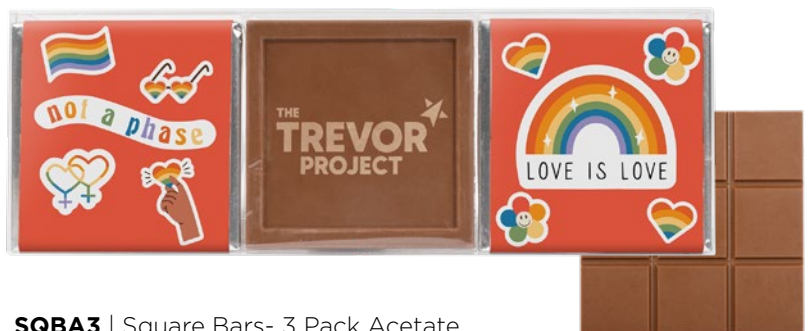

CHOCOLATE

MCR-1004 | Beary Good- Gummy
Bear Mini Charcuterie
AS LOW AS \$23.75(c)

NEW ITEMS

Etched Chocolate

Available for Print on Demand

SQBA3 | Square Bars- 3 Pack Acetate
AS LOW AS \$16.77(c)

THE HOME OF
CHOCOLATE INN
LANCO
ACE USA