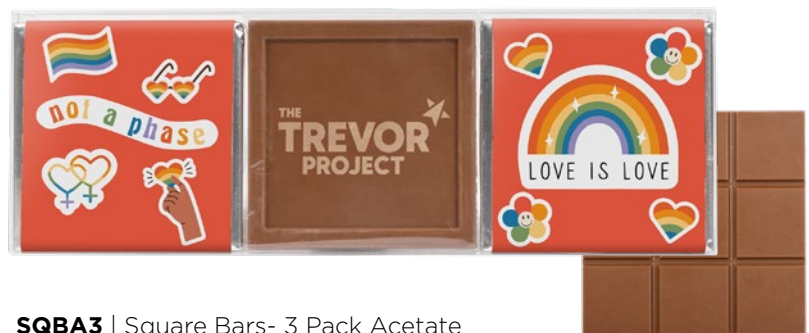

CHOCOLATE

MCR-1004 | Beary Good- Gummy
Bear Mini Charcuterie
AS LOW AS \$23.75(c)

NEW ITEMS

Etched Chocolate

Available for Print on Demand

SQBA3 | Square Bars- 3 Pack Acetate
AS LOW AS \$16.77(c)

Sweets & Snacks

RBWP | Rainbow Whirly Pop
AS LOW AS \$7.77^(c)

CN-750 | Ad Pops
AS LOW AS \$0.465^(c)

ASSORTED POPS

FLAV-ICE | Assorted Freeze Pops
AS LOW AS \$1.16^(c)

SWEETS & SNACKS

TUBE-RB-A359 | Pride Tube Candy Set
AS LOW AS \$60.68(c)

Contains:

- Cherry Bites
- Orange Bestie Bears
- Silly Bananas
- Green Apple Rings
- Blue Razz Puffy Puffs
- Grape Frooties

TCK-RB-A358 | Pride Rainbow Die Cut Nested Candy Box
AS LOW AS \$10.84(c)

Contains: