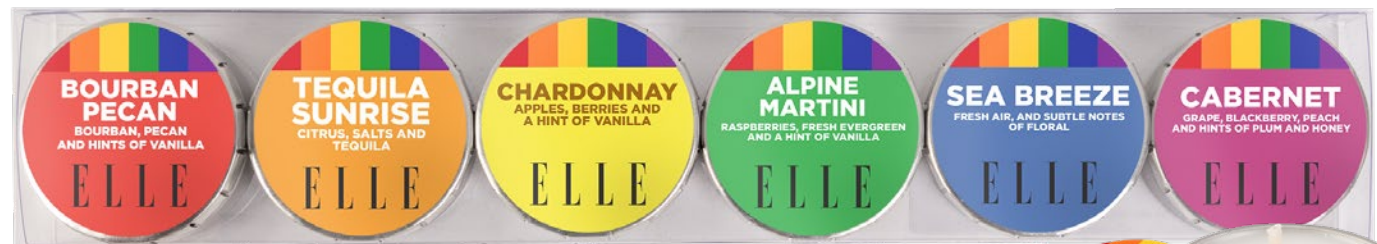

404-6PK-A382 | Pride Mint Tin Gift Set
 AS LOW AS \$27.27(c)

PRIDE SETS

5WB-A383 | Pride 5 Pack Chocolate Bar Set
 AS LOW AS \$26.50(c)

3WB | Three Wrapper Bar Gift Box
 AS LOW AS \$22.65(c)

Visit our website for
 our complete line of
Stock Pride Designs!
 - Mix & Match -