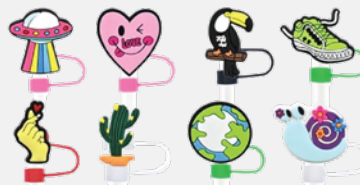

Color Options: Aegean Blue, Dusty Rose, Glacier Grey, Martini Olive

LMS302 | ACE USA 32 OZ
Double Wall Sport Bottle

AS LOW AS \$26.95(c)

Color Options: Black, Midnite, Ranger

DRINKWARE ACCESSORIES

Create

a custom shape or logo