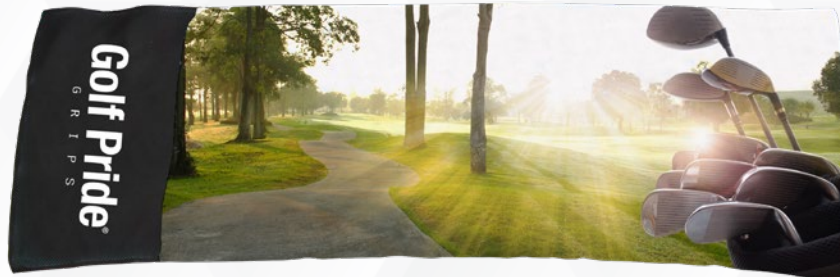

GOLF TOWEL

CODE	PRODUCT DESCRIPTION	250	500	1000	2500	
PEY5020	Rally/Golf/Kitchen Towel	C$7.76	C$7.39	C$7.17	C$6.97	4C

Setup: $65(G); Production time: 7-10 Business Days

Color Options: Black, Forest Green, Natural, Navy, Orange, Red, Royal, White

COOLING TOWEL

CODE	PRODUCT DESCRIPTION	50	100	200	500	1000	
PEY4050	Cooling Towel	C$20.68	C$20.58	C$19.77	C$19.00	C$18.12	5C

Setup: $58.50(G); Production time: 3-5 Business Days