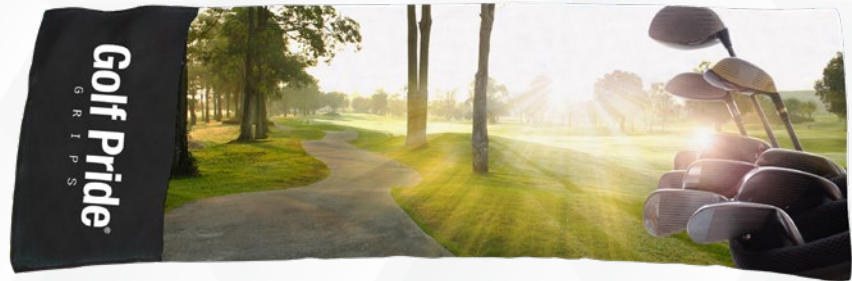

COOLING TOWEL

CODE	PRODUCT DESCRIPTION	50	100	200	500	1000	
PEY4050	Cooling Towel	C$20.68	C$20.58	C$19.77	C$19.00	C$18.12	5C

Setup: $58.50(G); Production time: 3-5 Business Days