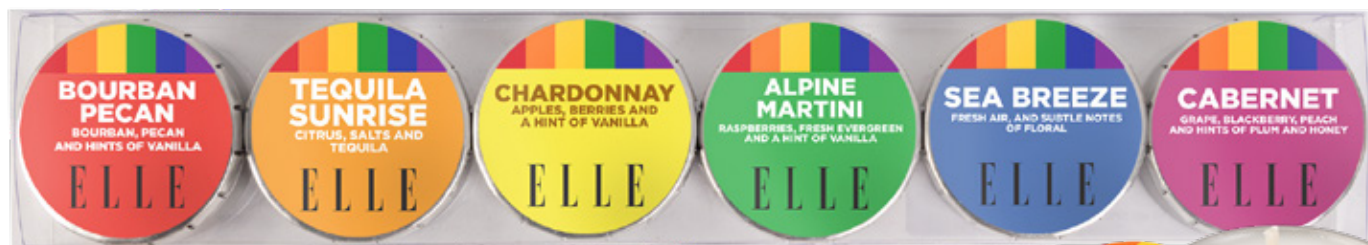

PRIDE COCKTAIL THEMED CANDLE GIFT SET

CODE	PRODUCT DESCRIPTION	100	250	500	750	
CW116-A384	Pride Cocktail Themed Candle Gift Set	$23.39	$22.28	$21.63	$21.00	4C

Item Size: 10 15/16" x 1 27/32" x 5/8"; Imprint Area: 1 1/2" dia
Setup: $50(G); Production time: 7-10 Business Days